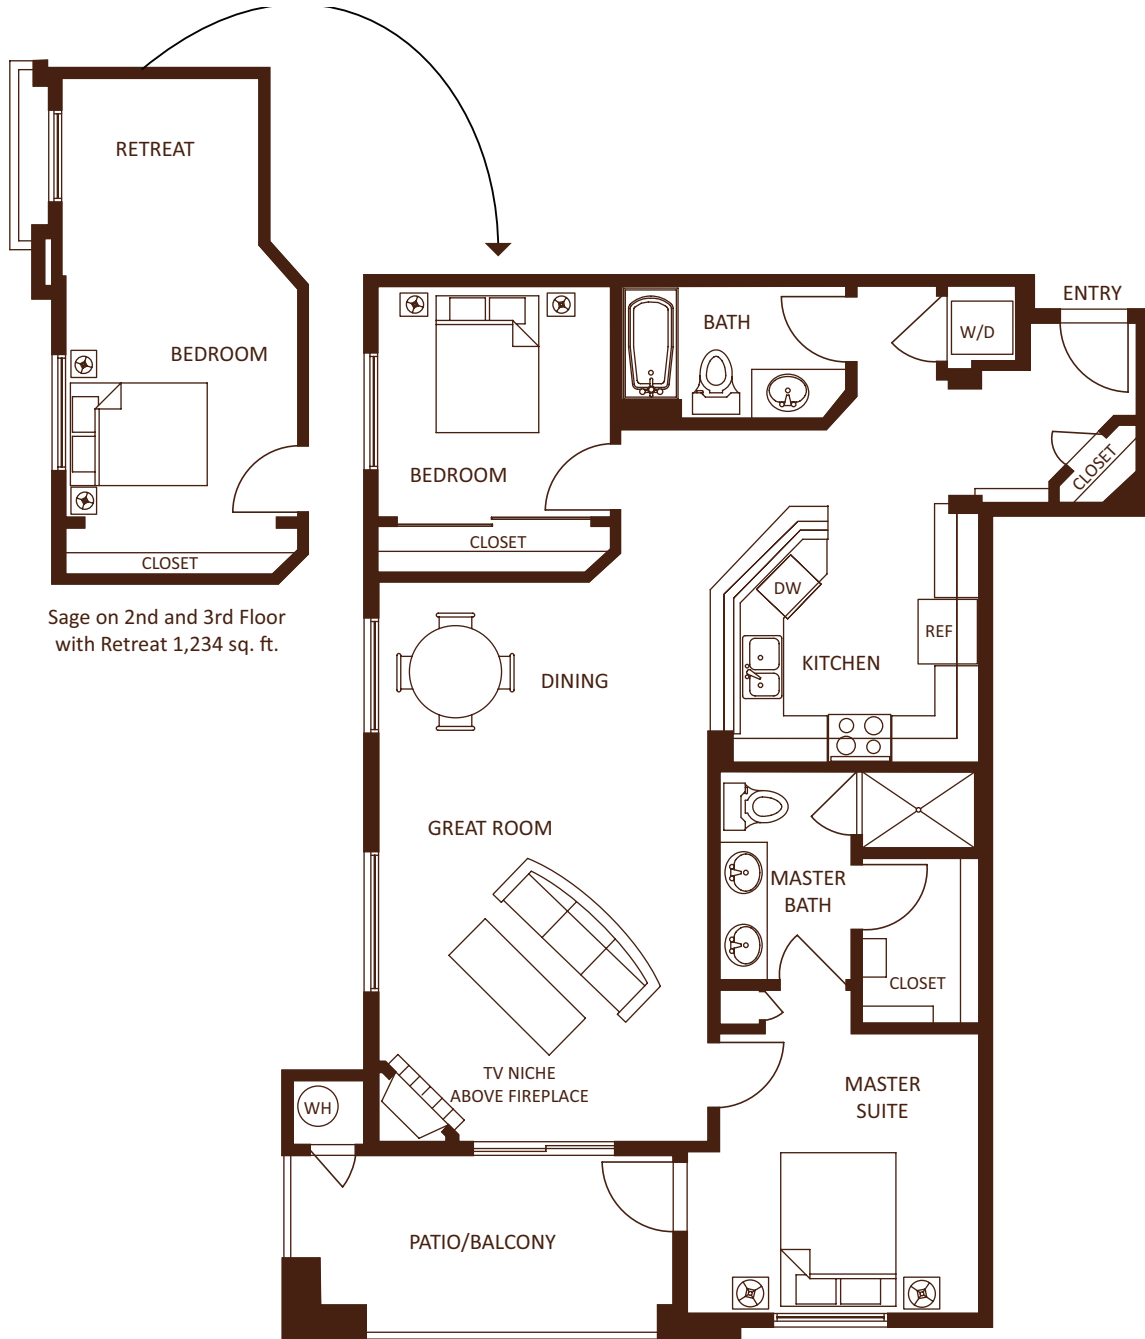

2nd & 3rd Floor Sage Homes
Includes a Retreat in the Second Bedroom

Sage on 2nd and 3rd Floor
with Retreat 1,234 sq. ft.

Prices subject to change without notice. Plans are artistic renderings and not to scale. Square footage per assessors record.

FLOOR PLANS