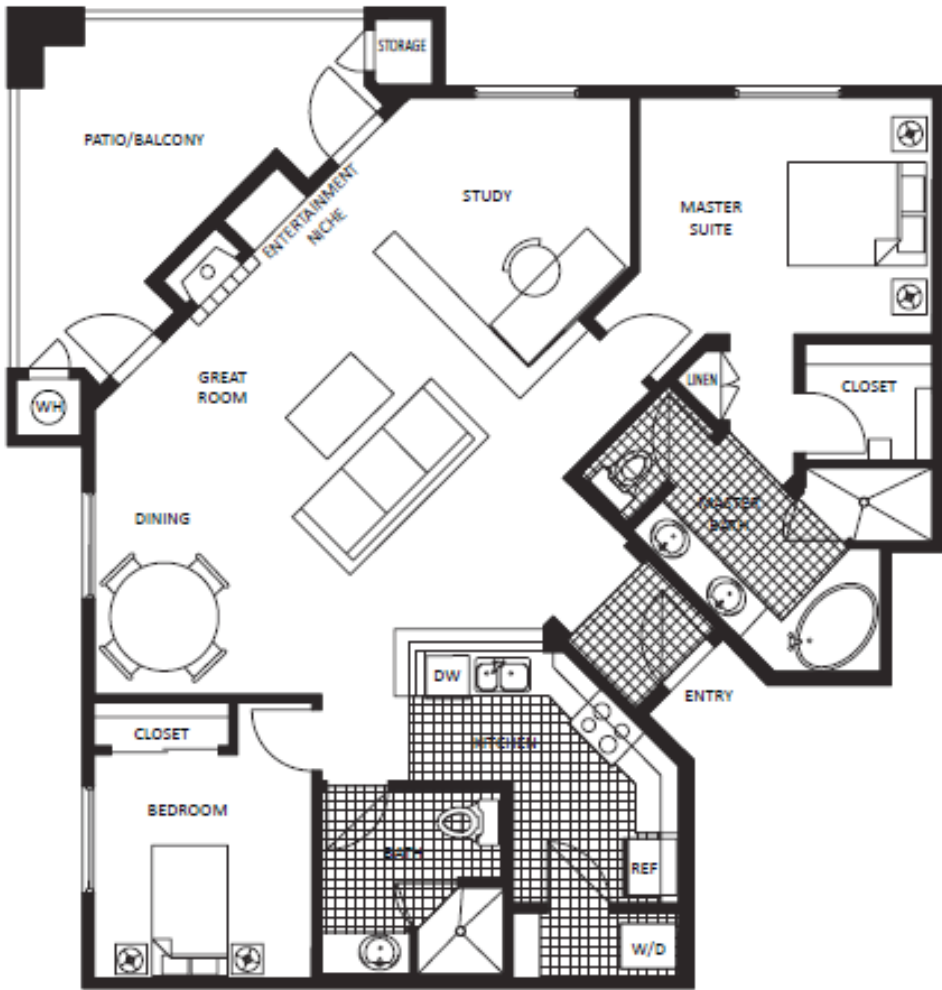

AZURE

2 bedrooms, 2 bath
 Study
 1,284 sq.ft.

There may be deviations in the residence from sellers models, such as windows, doors, ceiling heights, square footage, and niches. Floor plan is for illustrative purposes only. Variations may exist. Seller reserves the right to change prices & specifications without notice or obligation. Sales are conditional upon buyers receipt and acceptance of the Arizona Department of Real Estate Subdivision Report.