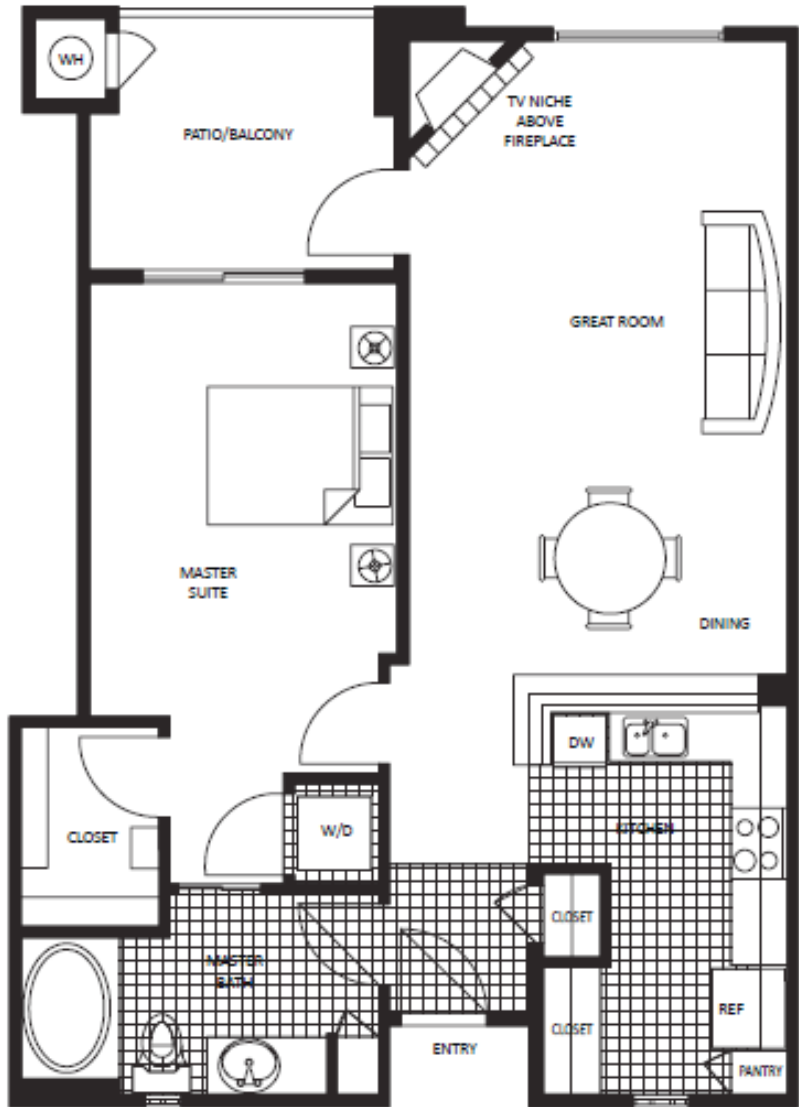

INDIGO

1 bedroom, 1 bath
 811 sq.ft.

There may be deviations in the residence from sellers models, such as windows, doors, ceiling heights, square footage, and niches. Floor plan is for illustrative purposes only. Variations may exist. Seller reserves the right to change prices & specifications without notice or obligation. Sales are conditional upon buyers receipt and acceptance of the Arizona Department of Real Estate Subdivision Report.