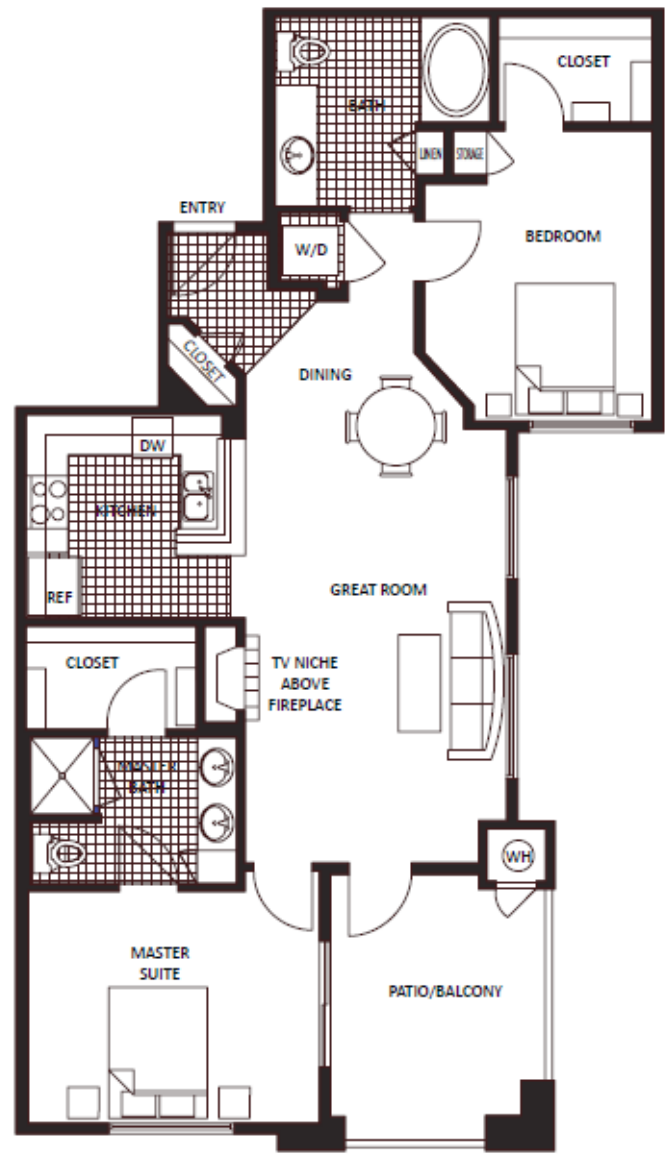

JADE

2 bedrooms, 2 bath
1,042 sq.ft.

There may be deviations in the residence from sellers models, such as windows, doors, ceiling heights, square footage, and niches. Floor plan is for illustrative purposes only. Variations may exist. Seller reserves the right to change prices & specifications without notice or obligation. Sales are conditional upon buyers receipt and acceptance of the Arizona Department of Real Estate Subdivision Report.