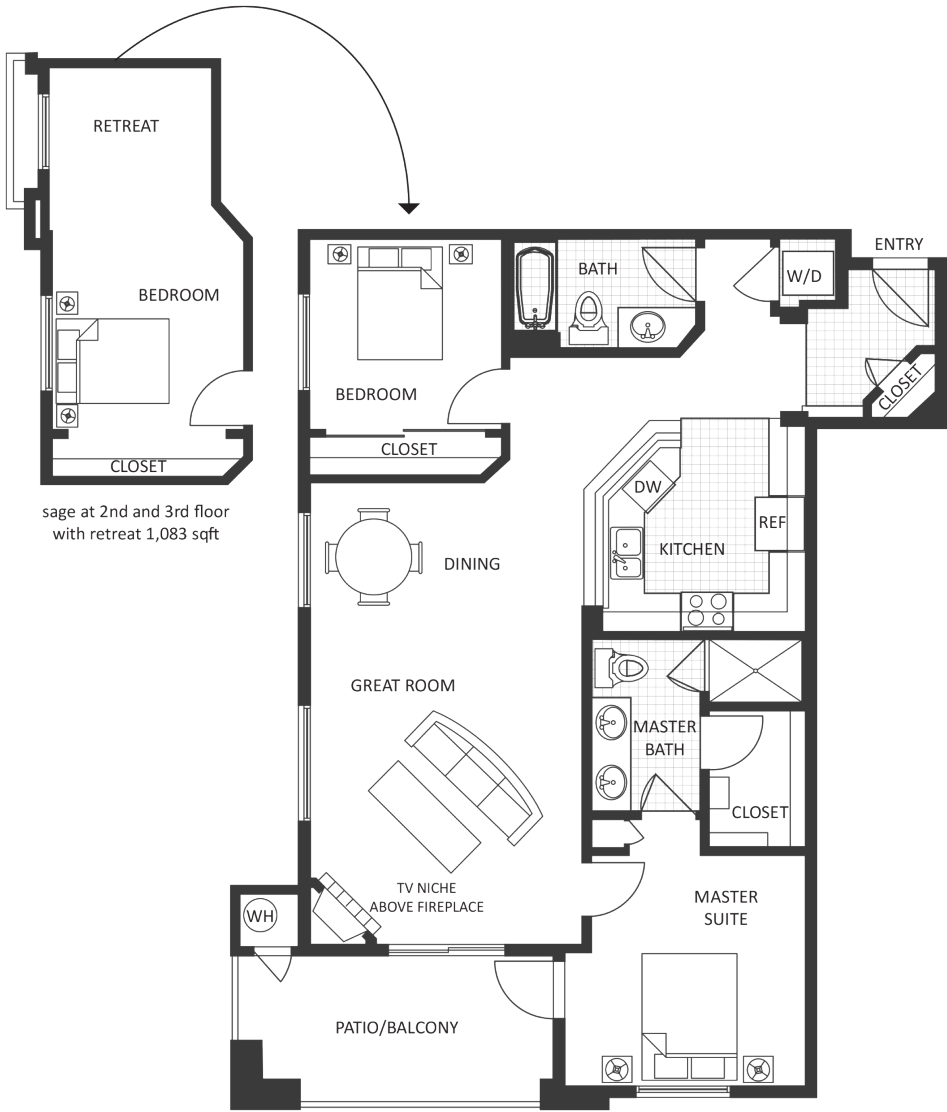

# SAGE

2 bedrooms, 2 bath  
 1,083 - 1,165 sq.ft.

There may be deviations in the residence from sellers models, such as windows, doors, ceiling heights, square footage, and niches. Floor plan is for illustrative purposes only. Variations may exist. Seller reserves the right to change prices & specifications without notice or obligation. Sales are conditional upon buyers receipt and acceptance of the Arizona Department of Real Estate Subdivision Report.